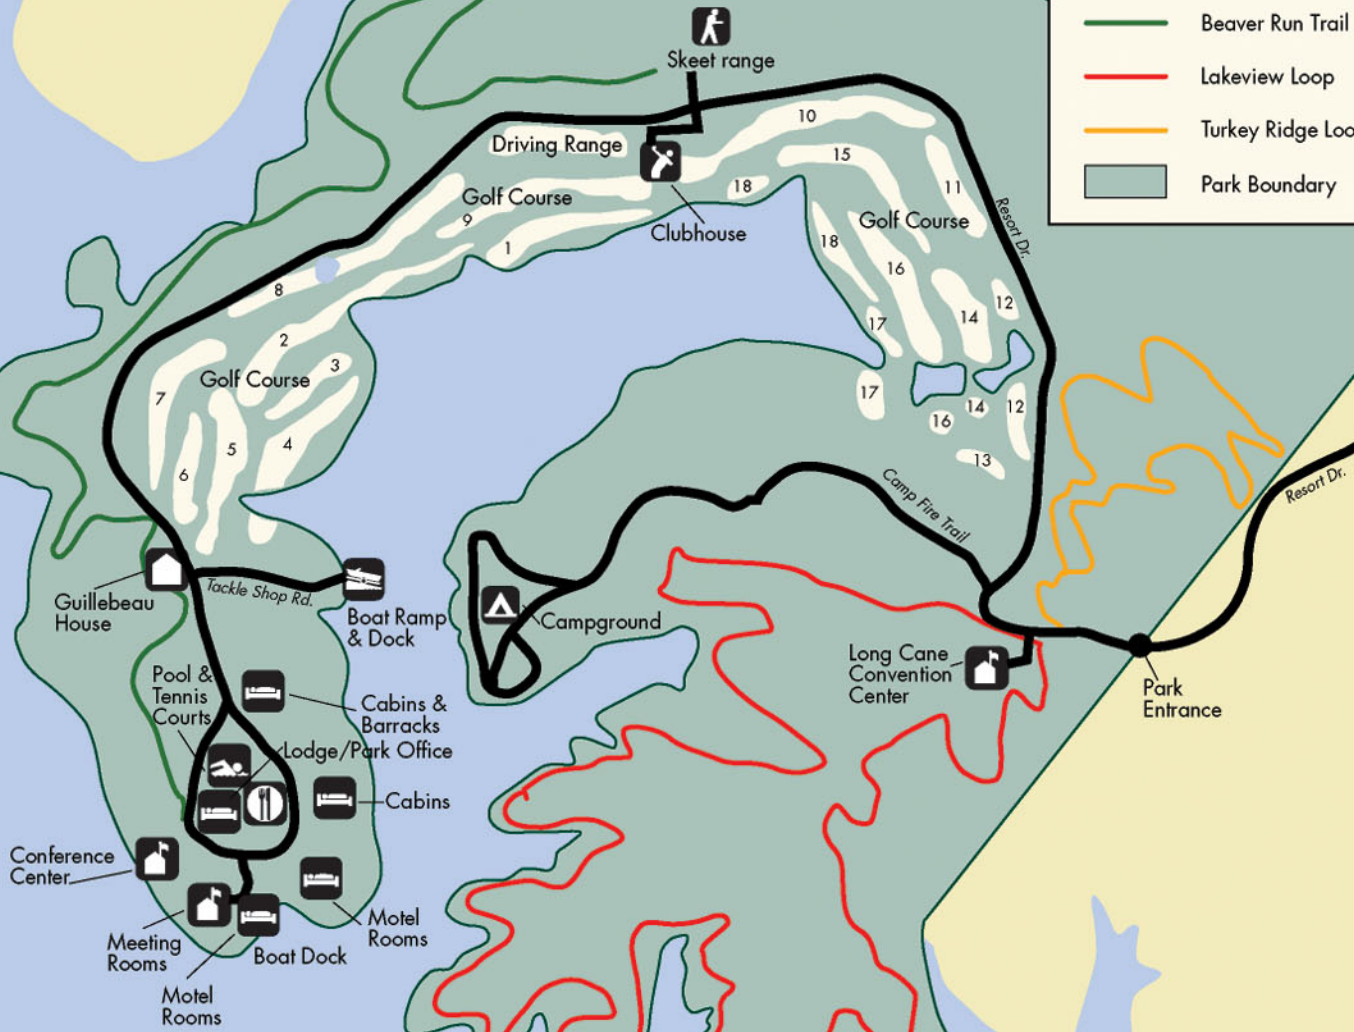

HICKORY KNOB STATE RESORT PARK

- Beaver Run Trail
- Lakeview Loop
- Turkey Ridge Loop
- Park Boundary

Strom Thurmond Lake